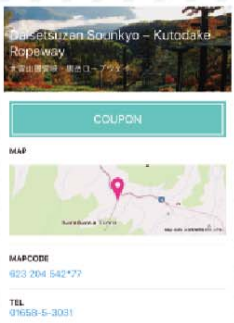

SPOT DETAIL

COUPON

MAPCODE
923 204 542*77

TEL
01658-5-3081

NEAR BY

Irishan (White and) Waterfall 2km
Blue Pond (Aoi Iwa) 3km
Mild Seren Hills 10km

COUPON

COUPON
10% OFF
Individuals spending 1,000 yen or more will receive 10% off hands-on experience fees.
*Valid until 2017.11.30
*You can use this coupon by showing it to people in the facility.
1,000円以上ご利用の方、各種体験料金10%OFF