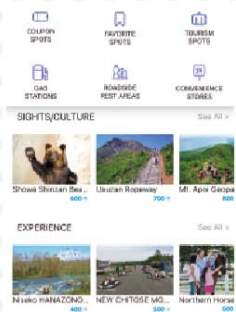

DRIVE HOKKAIDO !

HOKKAIDO DRIVING PROJECT

LET'S GO AROUND HOKKAIDO BY RENT-A-CAR !

2017 SEPTEMBER 1 ▶ NOVEMBER 30

ABOUT "HOKKAIDO DRIVING PROJECT"

本試行計畫旨在推廣在北海道舒適地開車。
請使用 "Drive Hokkaido!" 應用程式，應用程式
中提供了實用的開車資訊。祝您行車愉快。

USE THE APP TO SUPPORT YOUR DRIVE!

- ・介紹全域的行車路線及觀光景點
- ・優惠折價券
- ・幫助行車的便利工具

www.hokkaido.japandrive.com

[Instagram](https://www.instagram.com/japandrivecom) [Facebook](https://www.facebook.com/japandrivecom) @japandrivecom

Drive Hokkaido!

Download on the App Store

GET IT ON Google Play

INFORMATION

E-mail : hokkaido-drive-project@navitime.co.jp

本試行計畫使用了 "Drive Hokkaido!" 由國土交通省主導。

Powered by NAVITIME

AREA SELECT

ROUTE GUIDE

Biei Panorama Road
Kamikawa Area
MAPCODE
① 340-850 863442
② 340-734 288156

DRIVE TOOL

SIGHTS/CULTURE
Shirane Shrine (See... 400) Utsunomiya Highway (See... 400) Mt. Aomori Gorge (See... 400)
EXPERIENCE
Mitsuo HAMAZONO (See... 400) NEW CHRISTOS MALL (See... 400) Northern Home (See... 400)

SPOT DETAIL

COUPON

MAPCODE
923 204 542*77

TEL
01658-5-3081

NEAR BY

Irishan (White and) Waterfall 2km
Blue Pond (Aoi Iwa) 3km
Mild Seren Hills 10km

COUPON

COUPON
10% OFF
Individuals spending 1,000 yen or more will receive 10% off hands-on experience fees.
*Valid until 2017.11.30
*You can use this coupon by showing it to people in the facility.
1,000円以上ご利用の方、各種体験料金10%OFF

#japandrive #hokkaido # TAG AND SHARE YOUR BEST TRAVEL PHOTOS USING